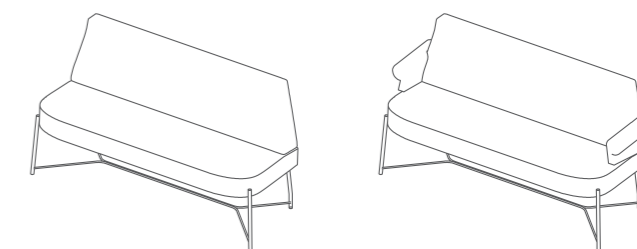

Trace TwoSeater

Width: 1420 mm / 1450 mm with armrests; **Height:** 900 mm;
Depth: 590 mm; **Leg height:** 330 mm; **Seat height from ground:** 490 mm;
Seat width: 1380 mm; **Seat depth:** 415 mm; **Backrest height:** 430 mm;
Armrest height from seat: 215 mm; **Armrest height from ground:** 685 mm;
Weight: 26 kg

Trace Modular

Width: 1130 mm; **Height:** 890 mm; **Depth:** 880 mm; **Leg height:** 300 mm;
Seat height from ground: 470 mm; **Seat width:** 1130 mm; **Seat depth:** 510 mm;
Backrest height: 420 mm; **Weight:** 26 kg