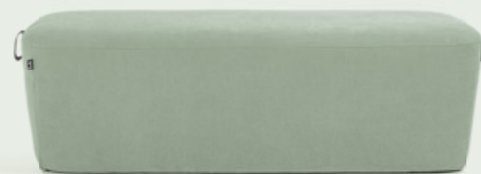

perfect for
power meetings

No one can be productive 24 hours a day, 7 days a week. Research shows that our brain is able to concentrate for 25 minutes and then needs a short, 5-minute break.

This is why we have also included stools in our collection – they are ideal for short, efficient meetings.

What is more, stools allow you to easily seat more people and extend the standard capacity of the room.