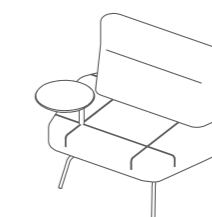

Trace Modular

Width: 1130 mm; **Height:** 890 mm; **Depth:** 880 mm; **Leg height:** 300 mm;
Seat height from ground: 470 mm; **Seat width:** 1130 mm; **Seat depth:** 510 mm;
Backrest height: 420 mm; **Weight:** 26 kg