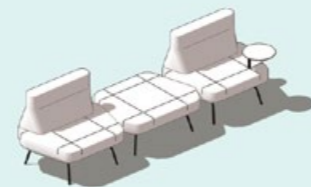

Linear layout